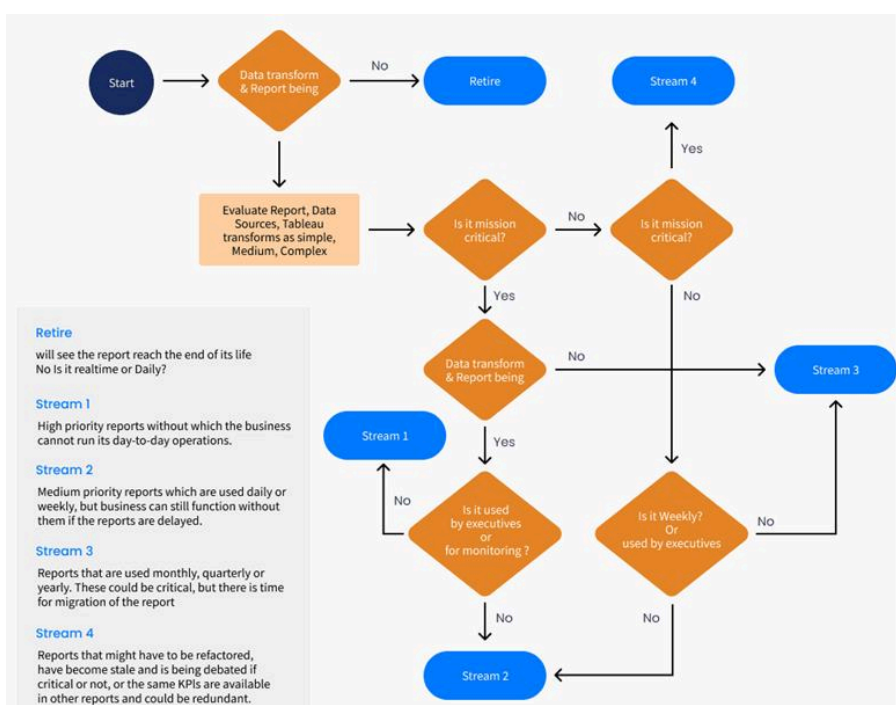

- We understand the importance of your Tableau reports and prioritize their migration based on:
- We guide you through the decision-making process, building a compelling business case for migration. Our expert architects collaborate with your technical team to:
- Define the implementation strategy and on-design decisions.
  Decide hosting Power BI reporting services online or on-premises, based on your needs.
- Choose the type of Power BI licenses for an optimal cost structure.
  Understand the differences in import vs. direct query vs. live connection vs. composite models.
- Discuss options for opening reports to external users.
  Set up Power BI Admin that adheres to your reporting and governance standards.

AcuWeave Migration Accelerator

To further streamline your migration, Acuvate leverages Acuweave, a powerful migration accelerator designed to expedite the transition from Tableau to Power BI. Acuweave automates key steps in the migration process, ensuring accuracy and efficiency.